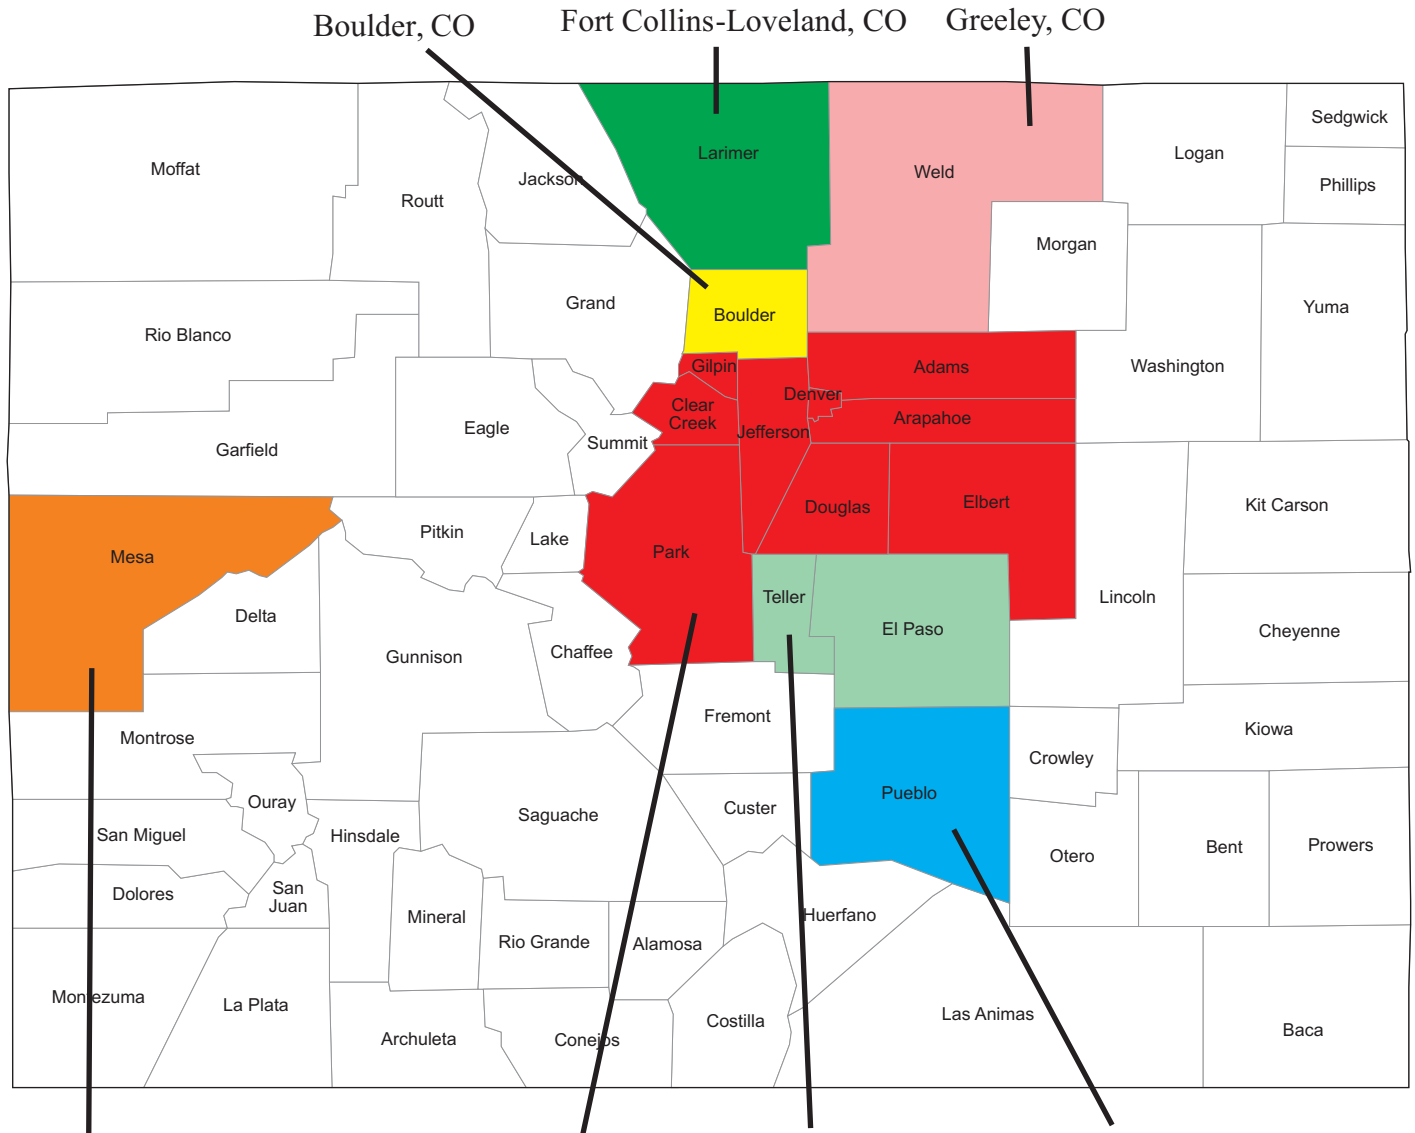

# Colorado

## Metropolitan Statistical Areas

Balance of area will appear on adjoining state map(s).

Grand Junction, CO Denver-Aurora-Broomfield, CO Colorado Springs, CO Pueblo, CO

Broomfield County, part of the Denver MSA, was created in November of 2001 and is not shown on this map.