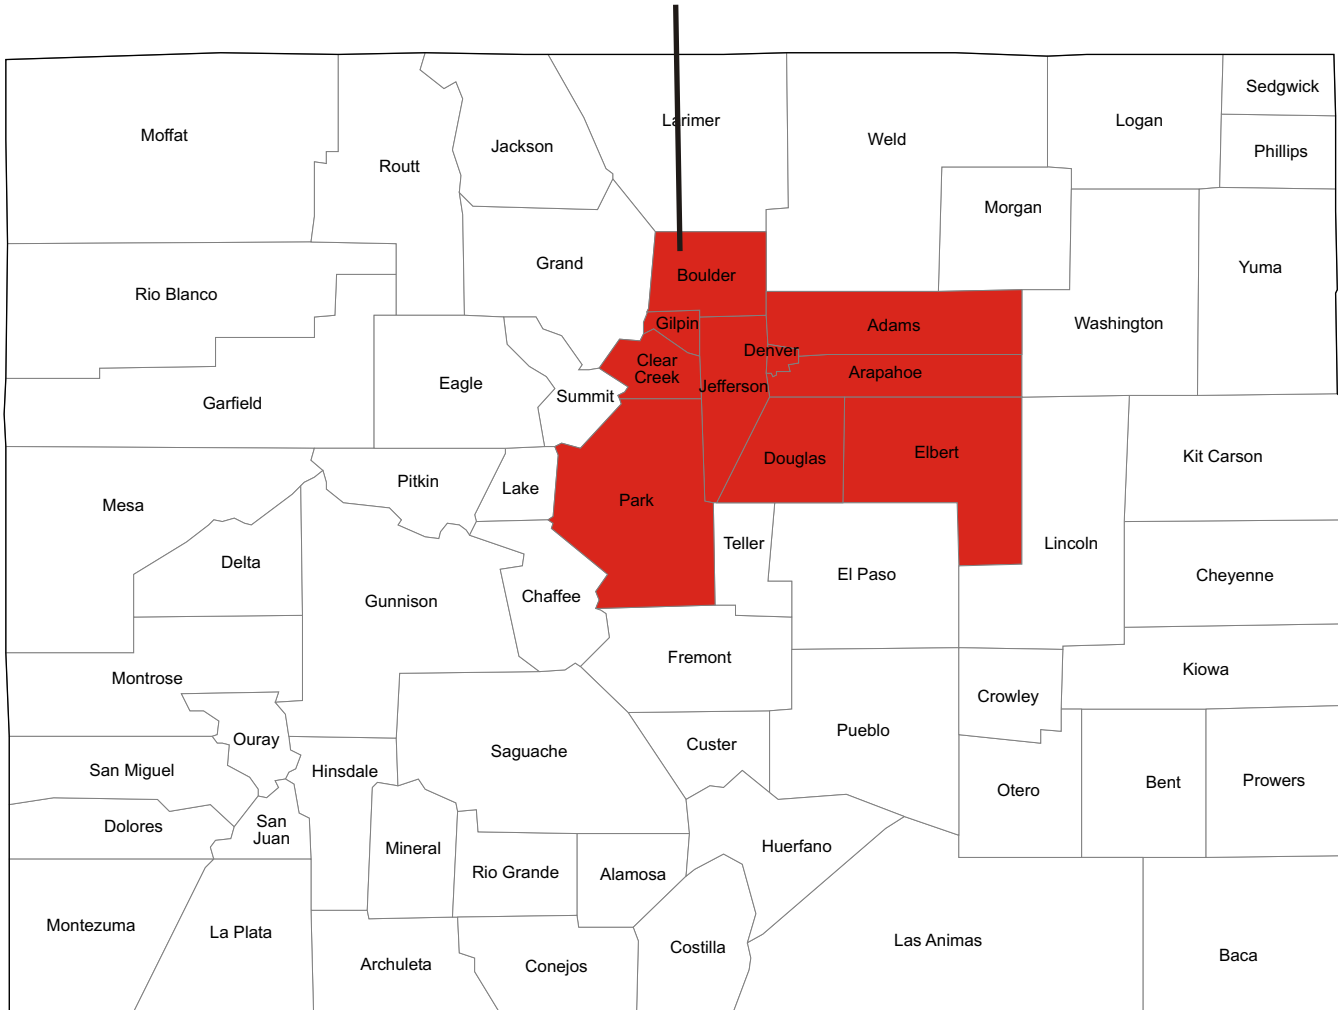

Denver-Aurora-Boulder, CO

Broomfield County, part of the Denver MSA, was created in November of 2001 and is not shown specifically on this map.