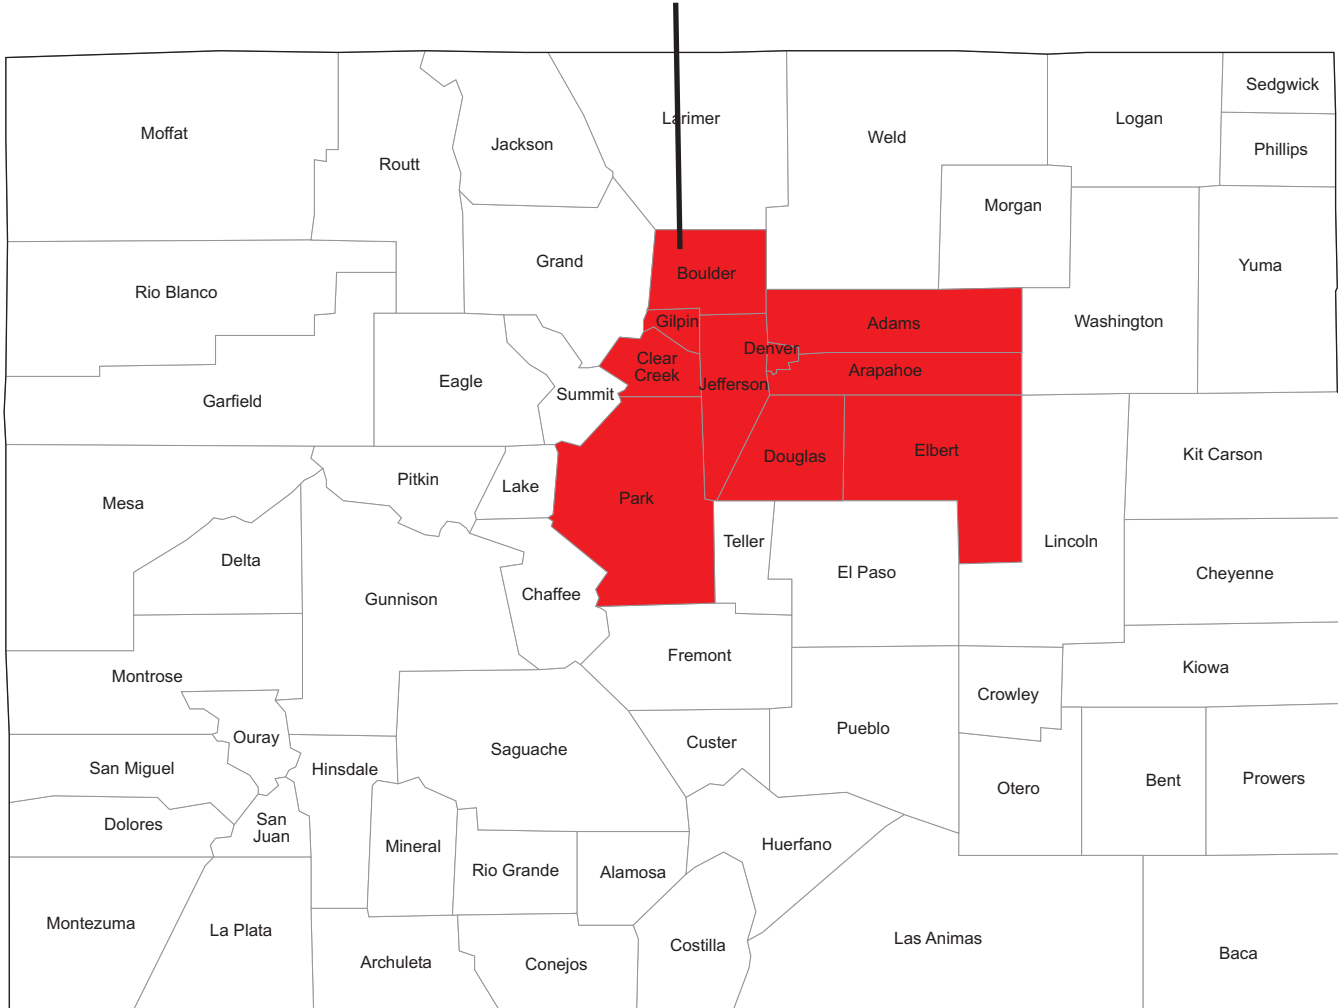

Denver-Aurora-Boulder, CO

Broomfield County, part of the Denver MSA, was created in November of 2001 and is not shown specifically on this map.